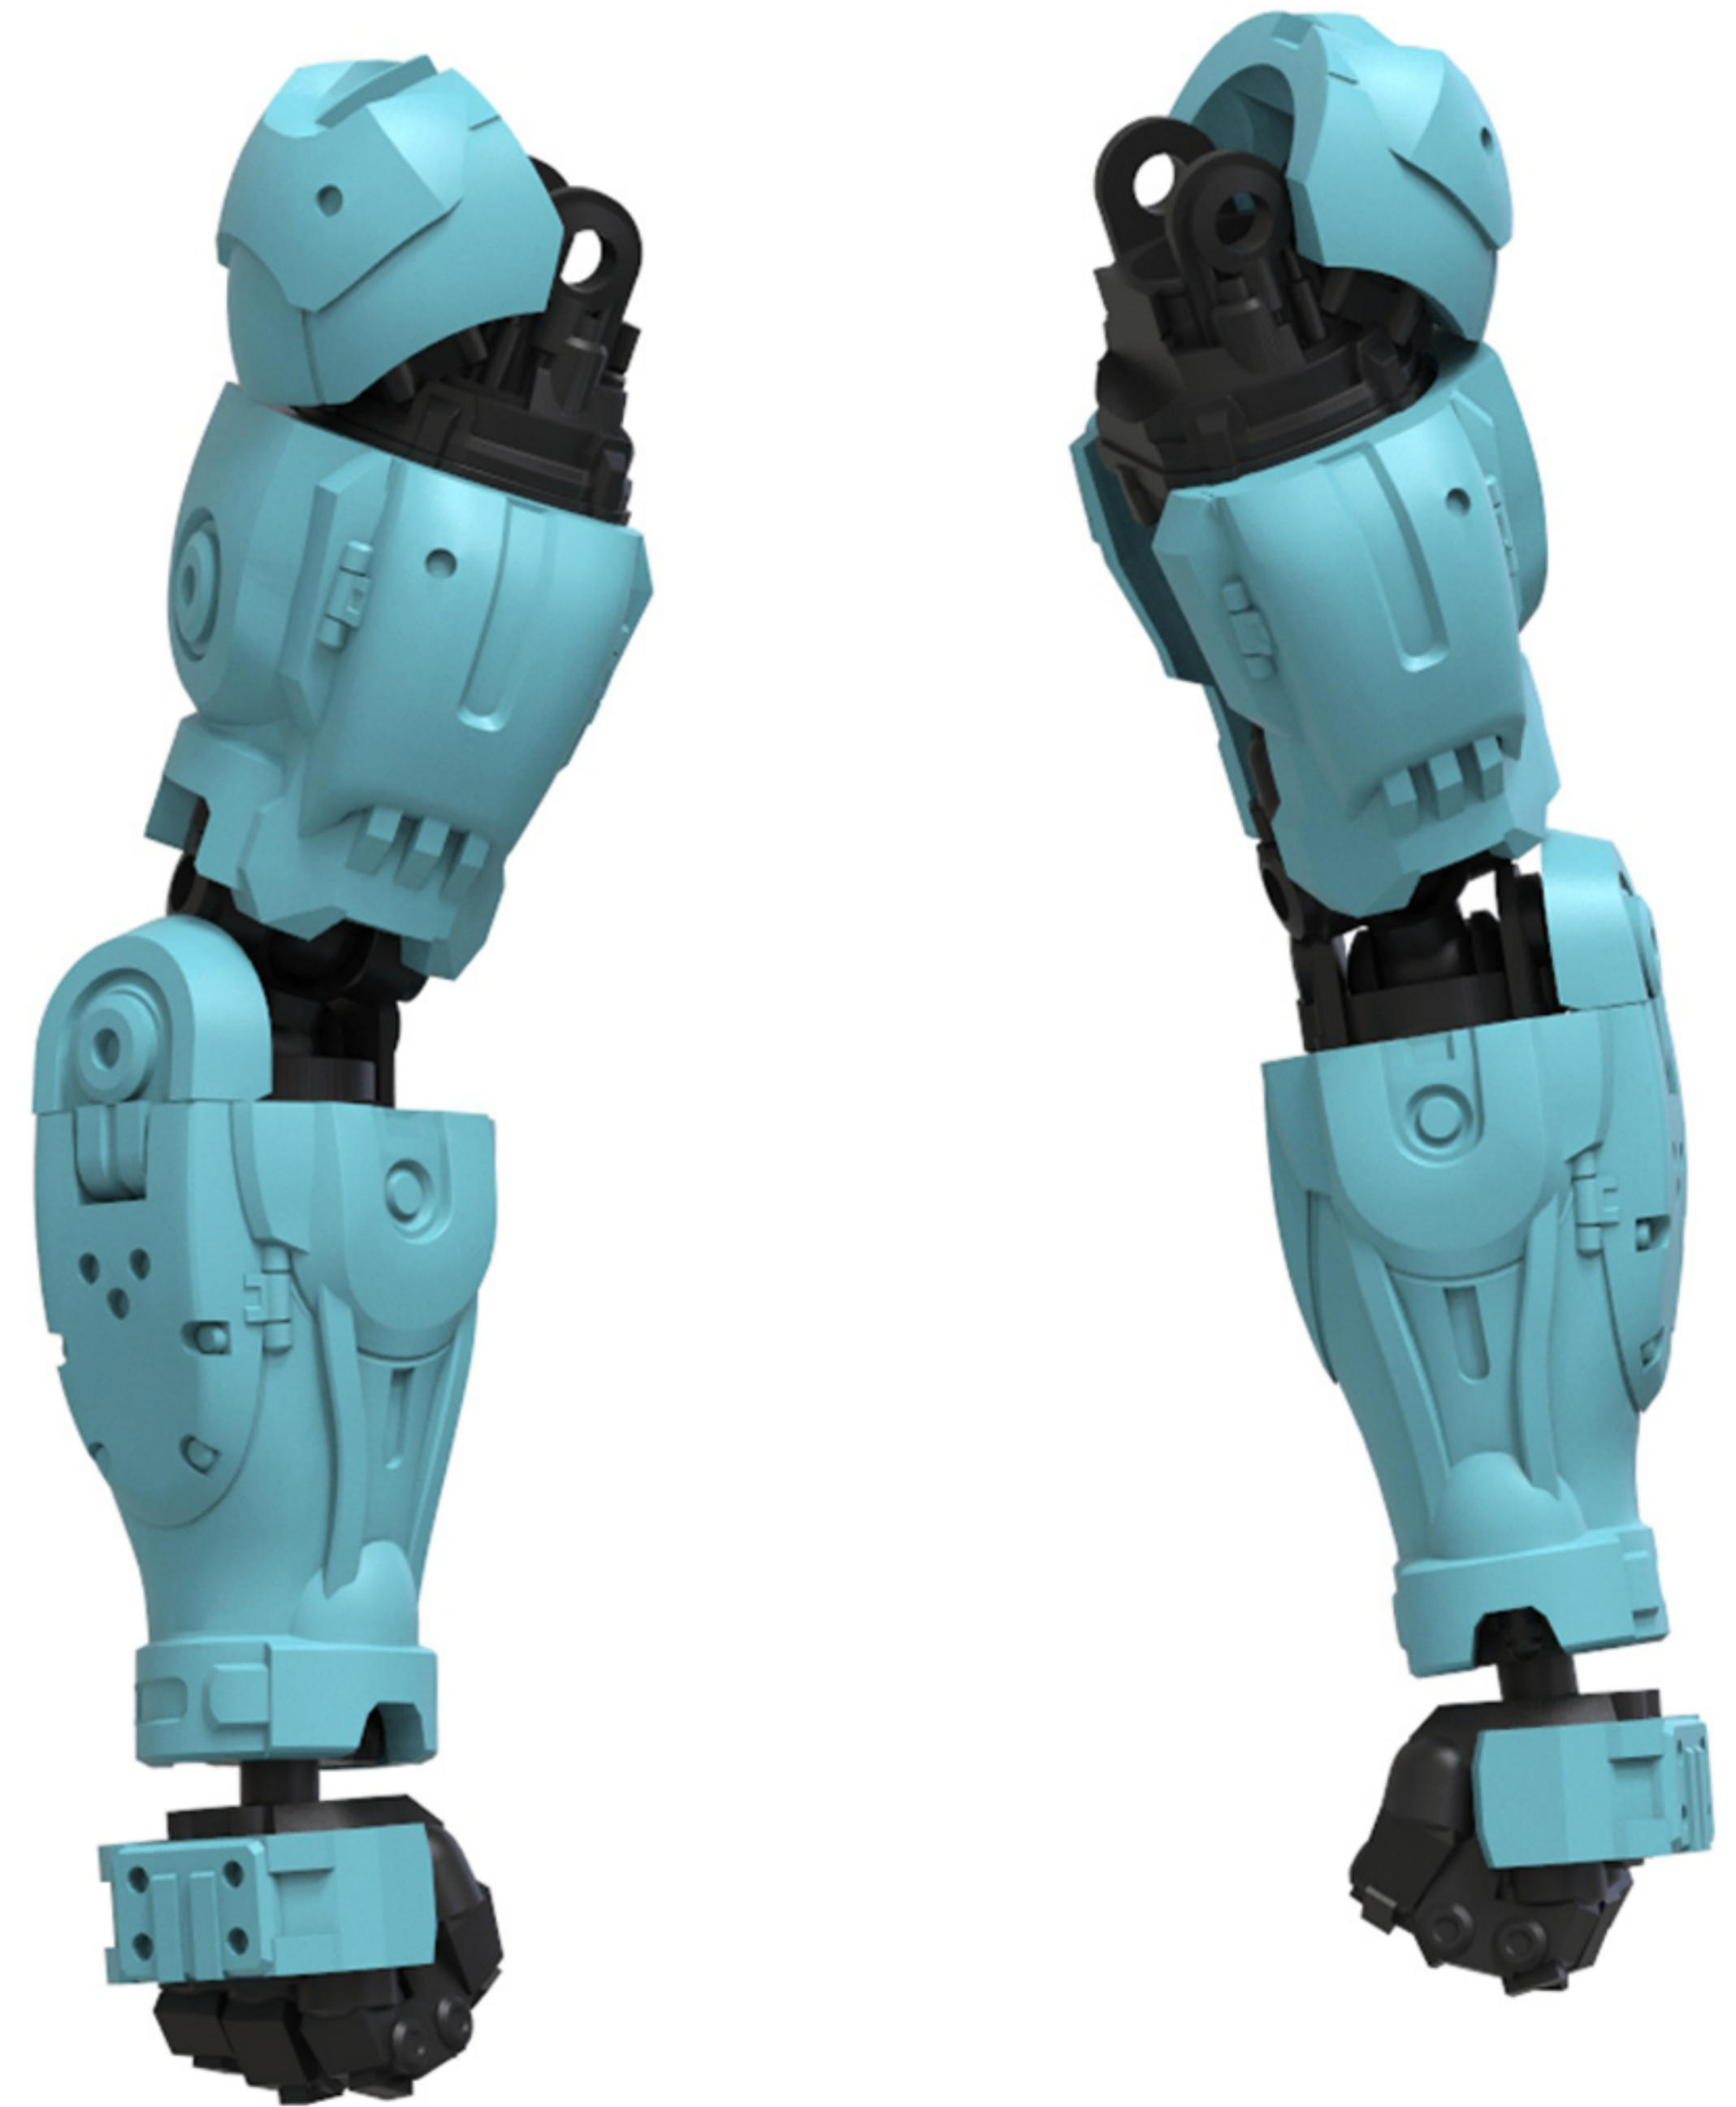

ARM ARMOR CHECKLIST

LEFT SHOULDER ARMOR

RIGHT SHOULDER ARMOR

LEFT BICEP ARMOR

RIGHT BICEP ARMOR

LEFT FOREARM ARMOR H (HINGED)

RIGHT FOREARM ARMOR H (HINGED)

LEFT KNUCKLE ARMOR

RIGHT KNUCKLE ARMOR