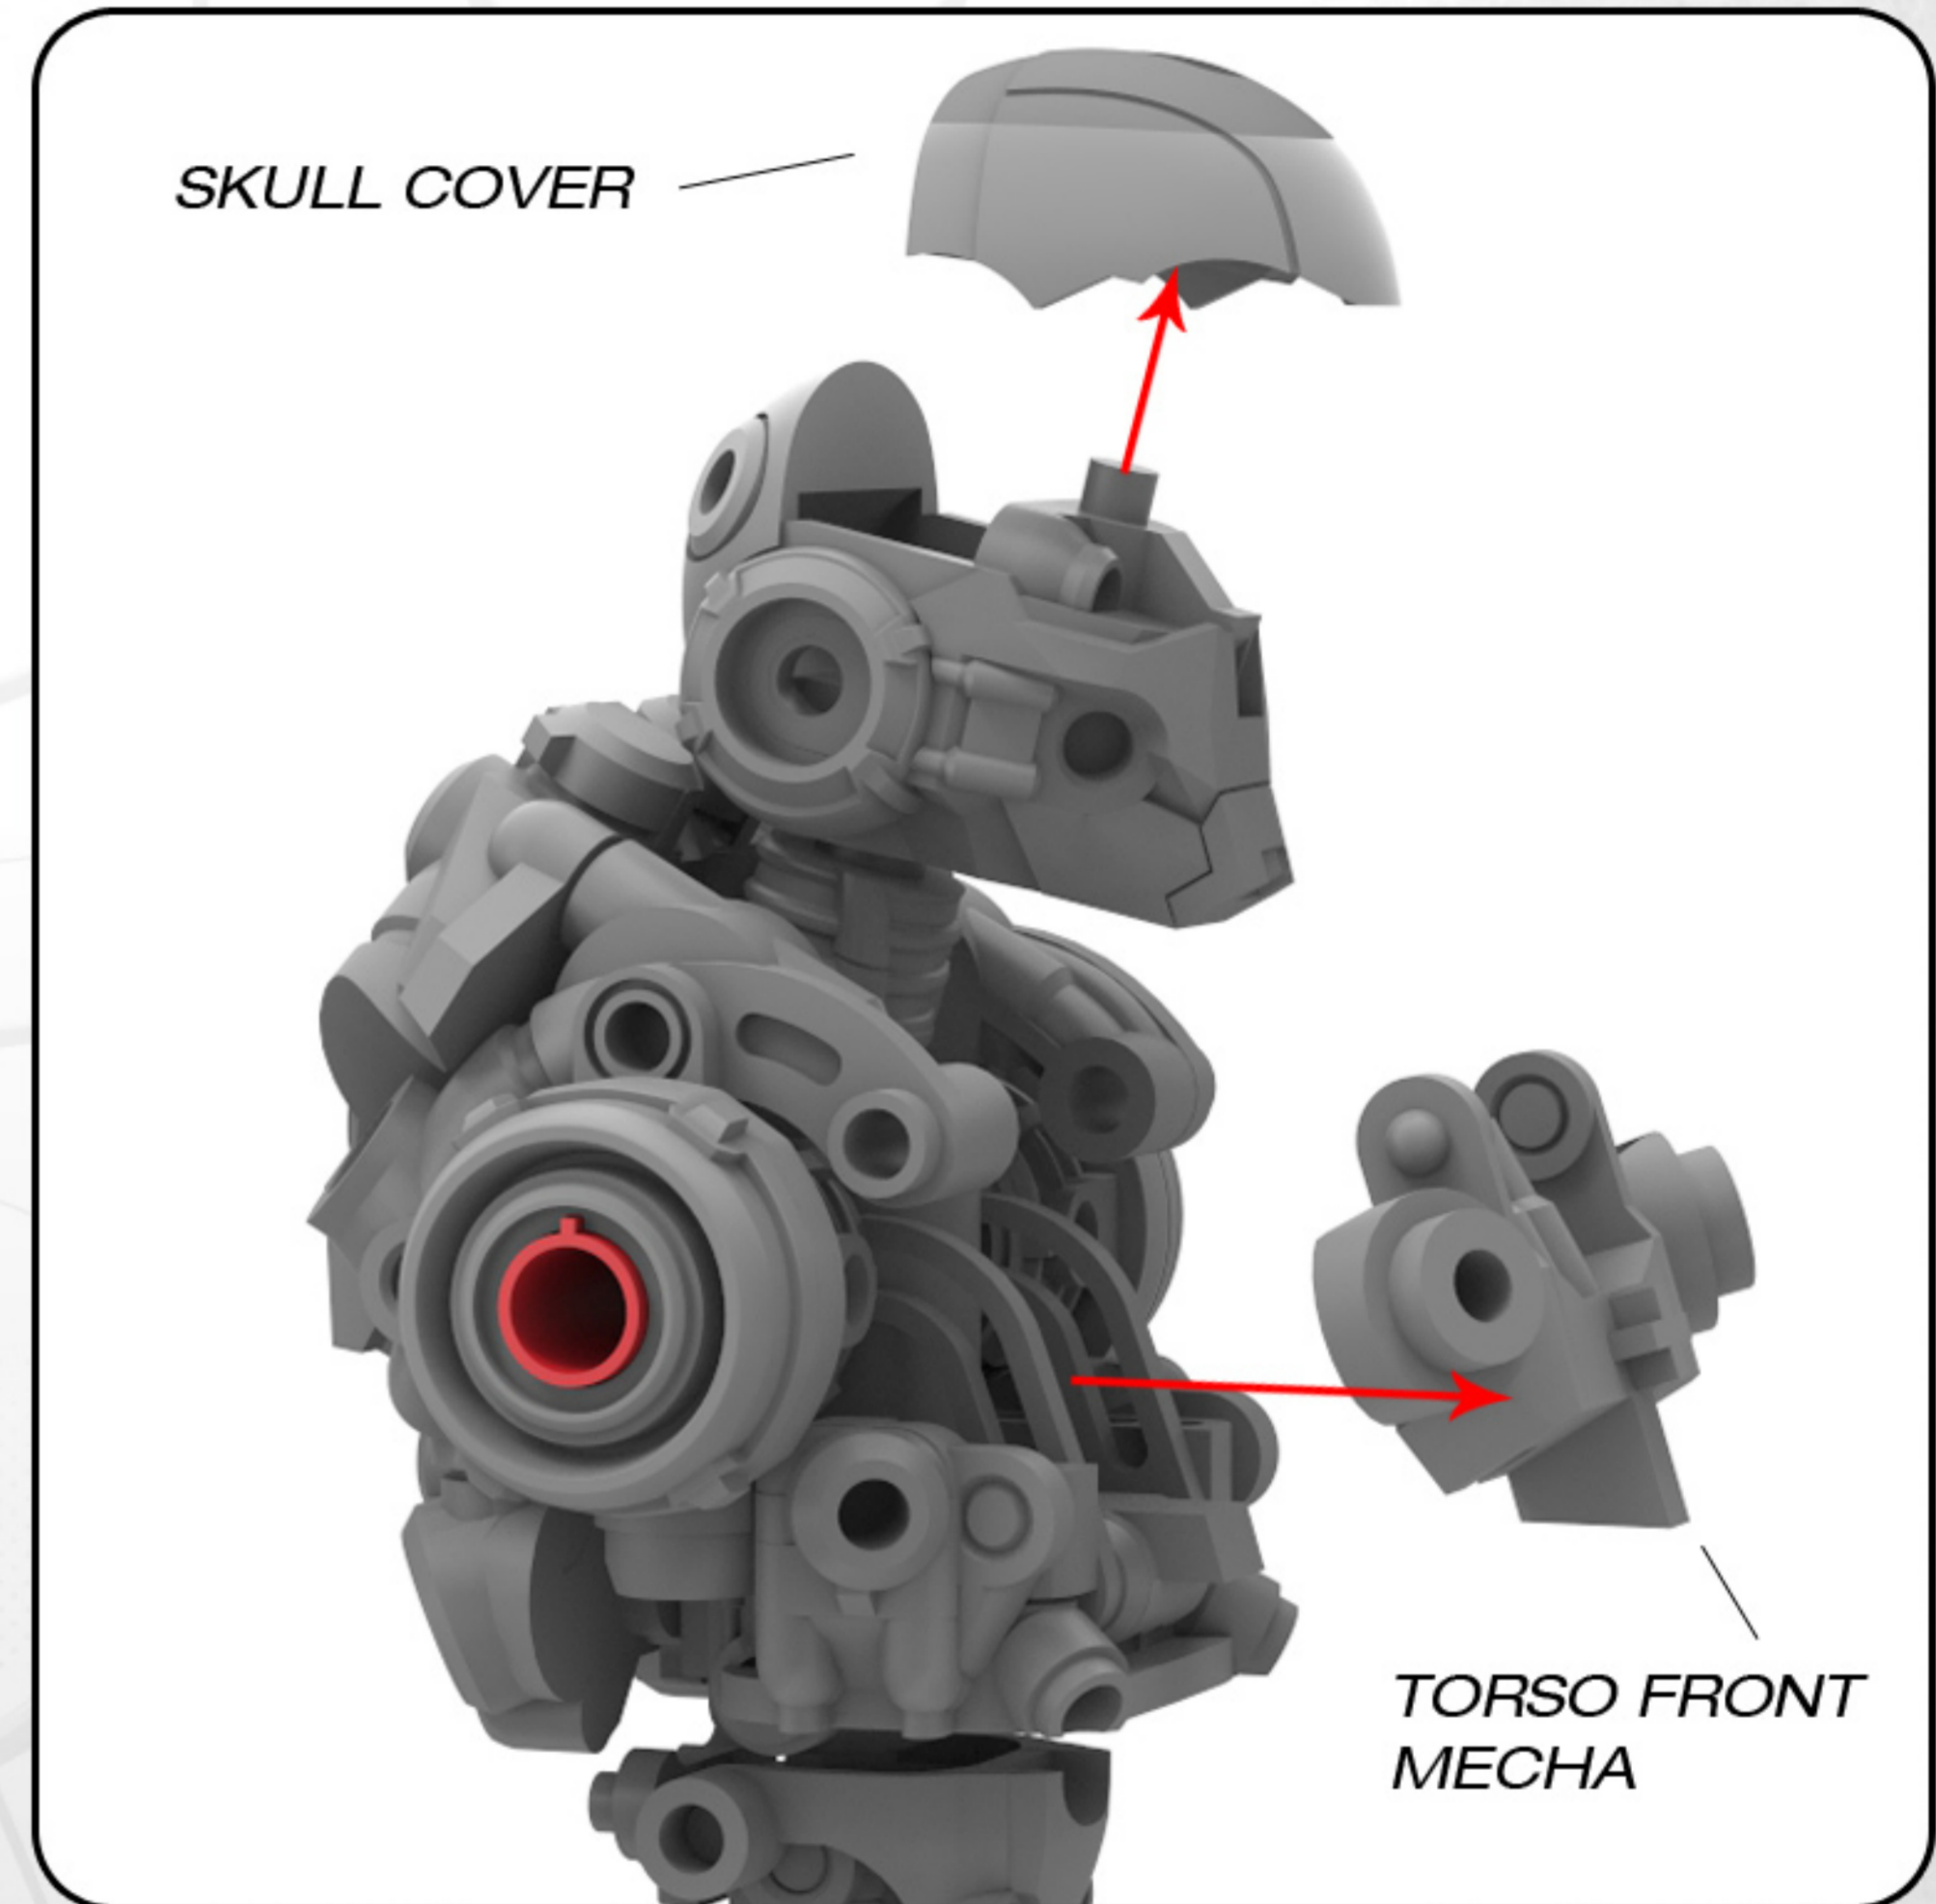

ENDO PREPARATION

REMOVE TORSO FRONT MECHA
REMOVE SKULL COVER