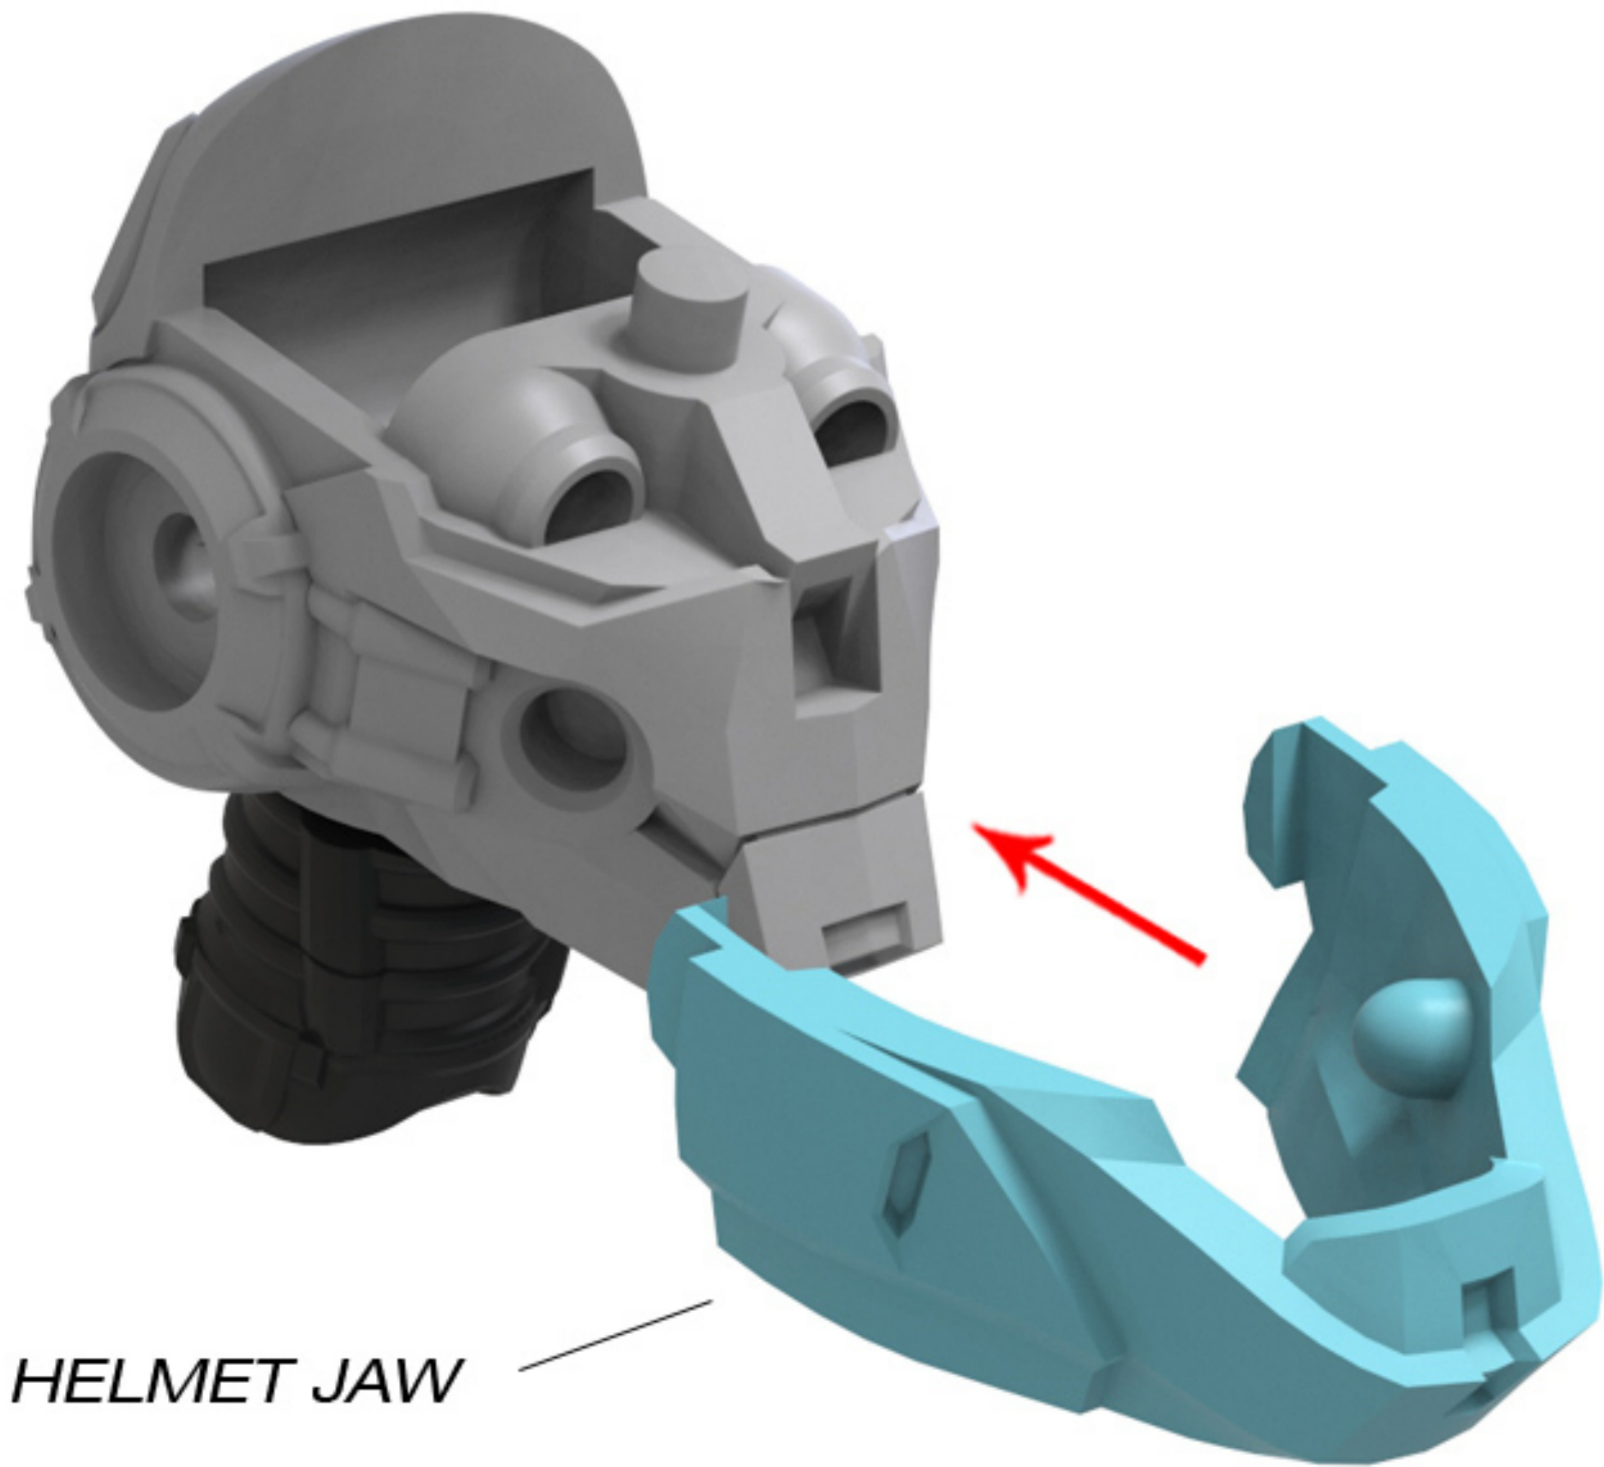

TOY FORGE

ENDO | ADVANCED TACTICAL ARMOUR SET

3D PRINTED ACTION FIGURE ACCESSORY

BUILD INSTRUCTIONS

INDEX

JOINTS	_____	Pg 02
HEAD	_____	Pg 03
LEGS	_____	Pg 04
ARMS	_____	Pg 08
PELVIS	_____	Pg 10
SPINE	_____	Pg 12
TORSO	_____	Pg 14
FINAL ASSEMBLY	_____	Pg 18

STEP 02

HELMET TOP

STEP 03

STEP 01

LEG ARMOR CHECKLIST

LEFT THIGH ARMOR

RIGHT THIGH ARMOR

LEFT SHIN ARMOR H (HINGED OBJECT)

RIGHT SHIN ARMOR H (HINGED OBJECT)

LEFT ANKLE ARMOR H (HINGED OBJECT)

RIGHT ANKLE ARMOR H (HINGED OBJECT)

LEFT FOOT

RIGHT FOOT

LEFT TOE

RIGHT TOE

STEP 01