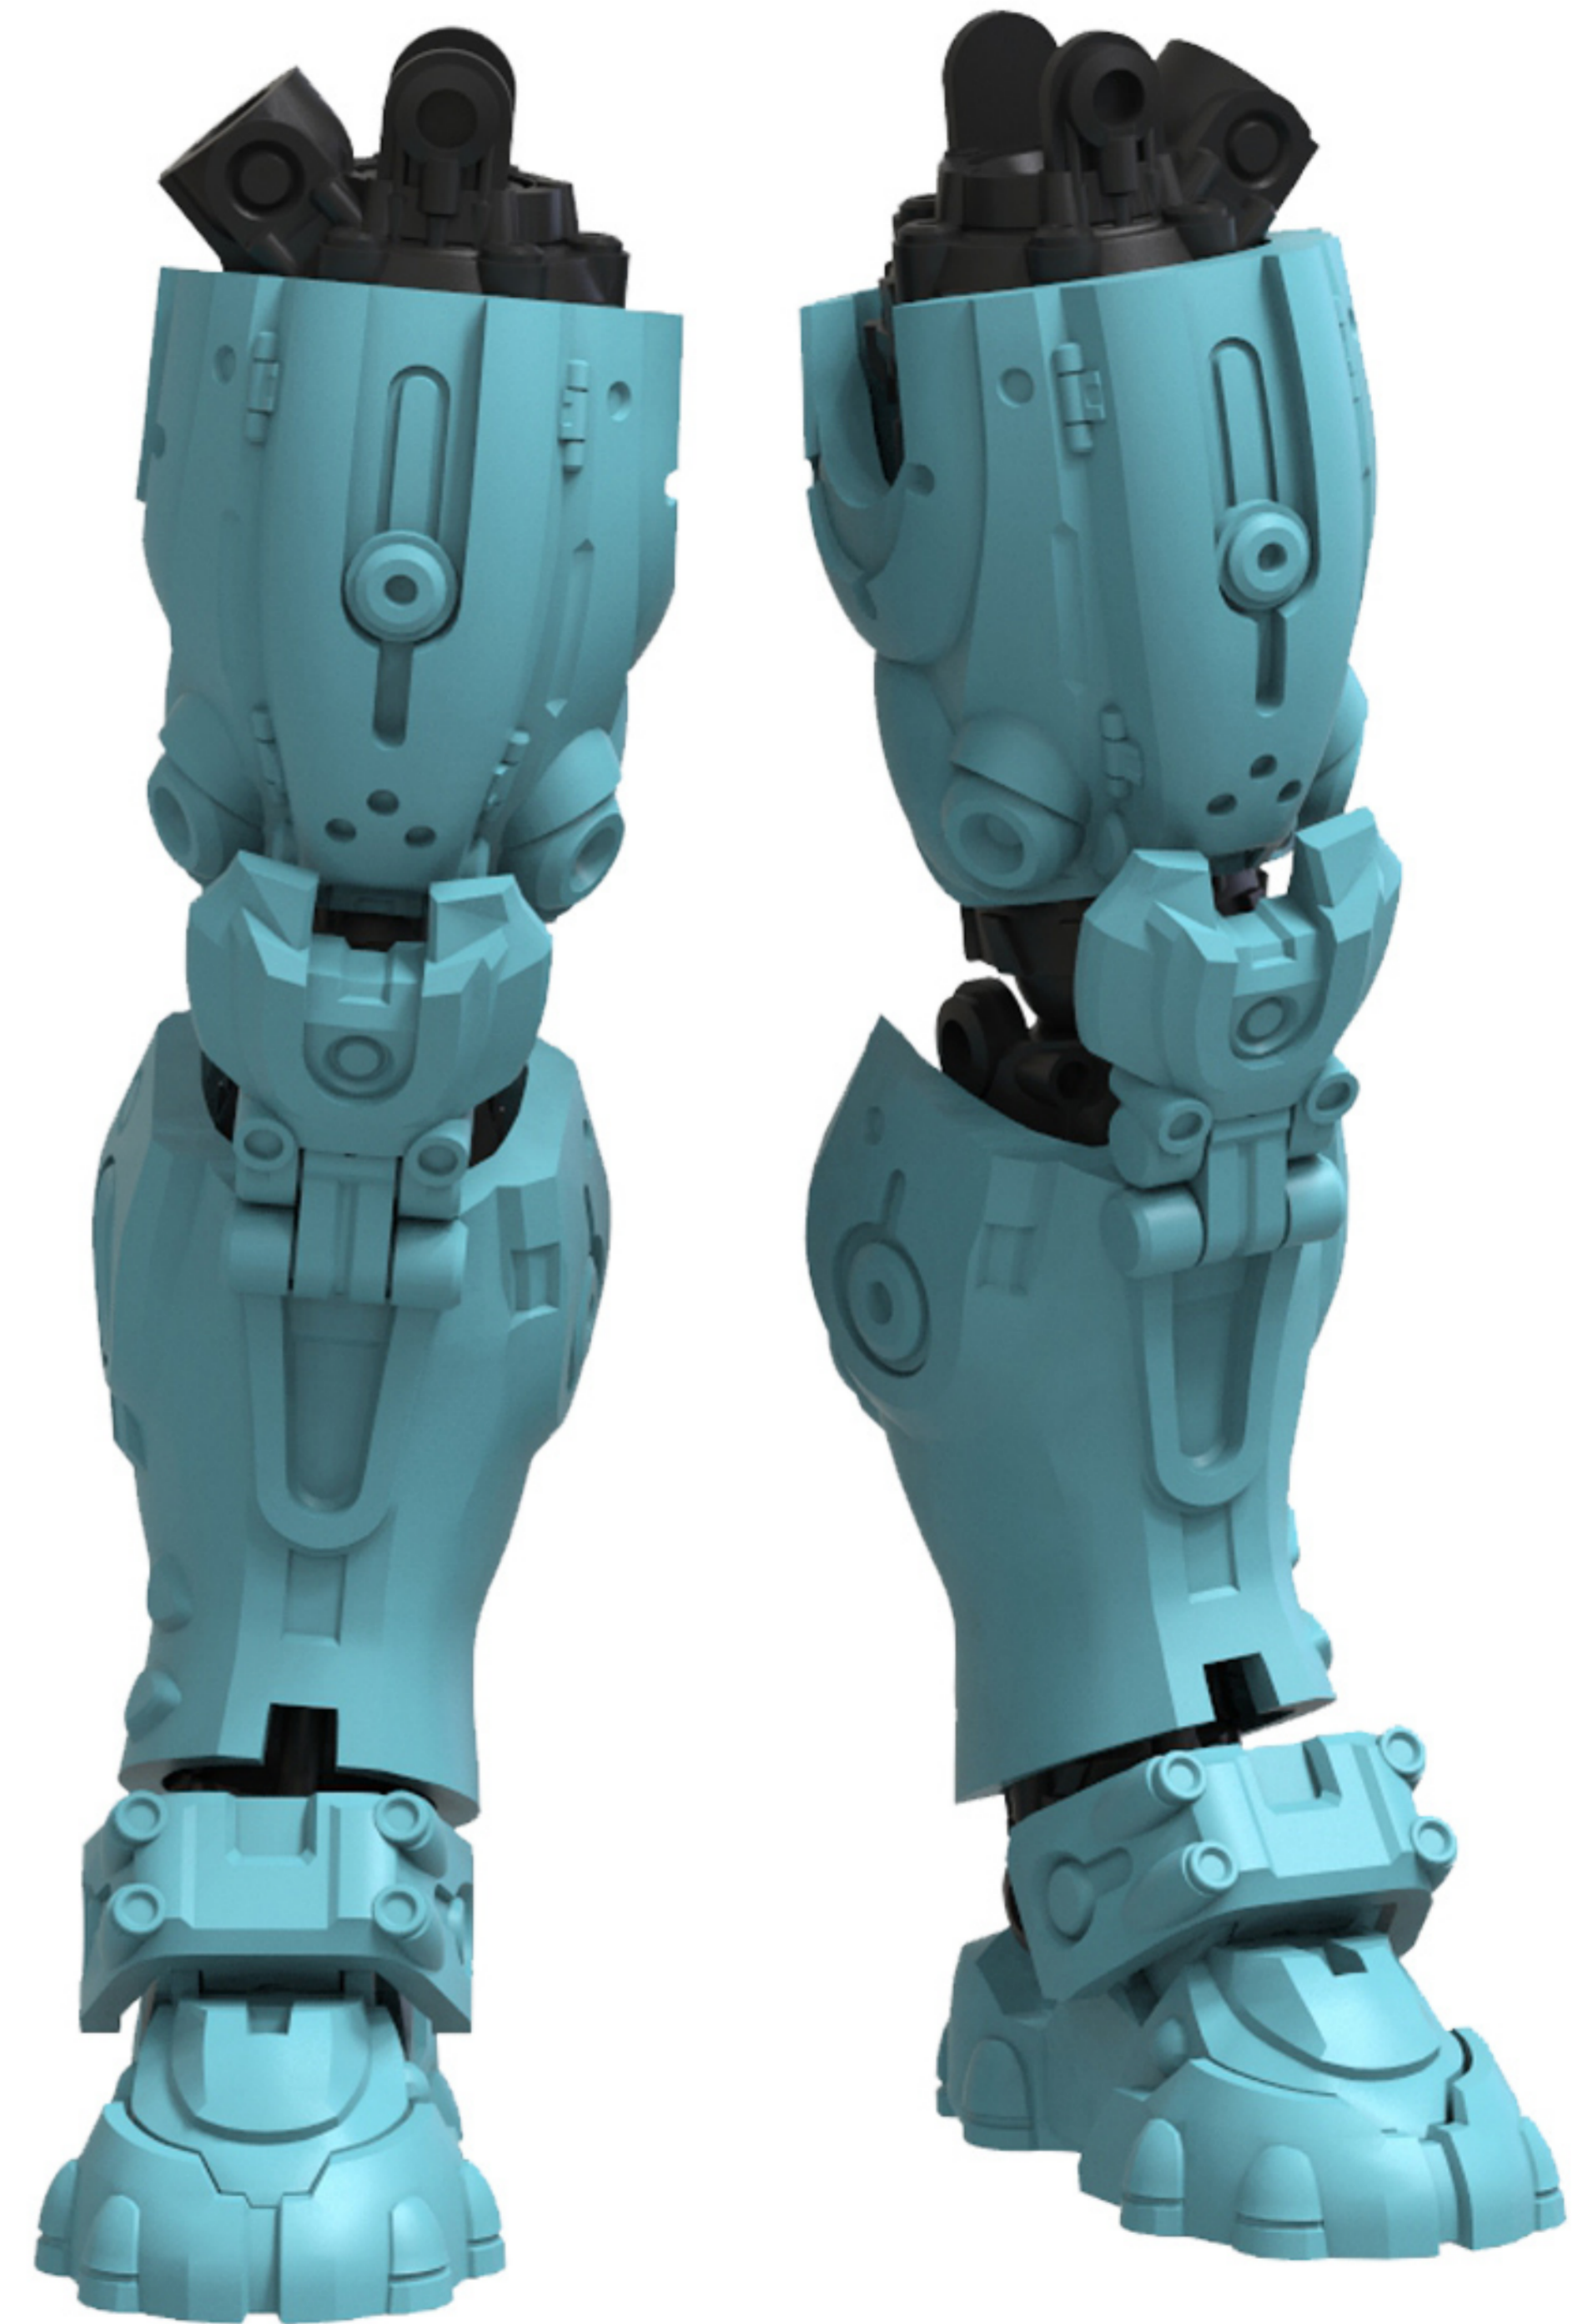

TOY FORGE

ENDO | ADVANCED TACTICAL ARMOUR SET

3D PRINTED ACTION FIGURE ACCESSORY

BUILD INSTRUCTIONS

INDEX

JOINTS	_____	Pg 02
HEAD	_____	Pg 03
LEGS	_____	Pg 04
ARMS	_____	Pg 08
PELVIS	_____	Pg 10
SPINE	_____	Pg 12
TORSO	_____	Pg 14
FINAL ASSEMBLY	_____	Pg 18

RIGHT SHIN ARMOR H (HINGED OBJECT)

LEFT ANKLE ARMOR H (HINGED OBJECT)

RIGHT ANKLE ARMOR H (HINGED OBJECT)

LEFT FOOT

RIGHT FOOT

LEFT TOE

RIGHT TOE

STEP 01