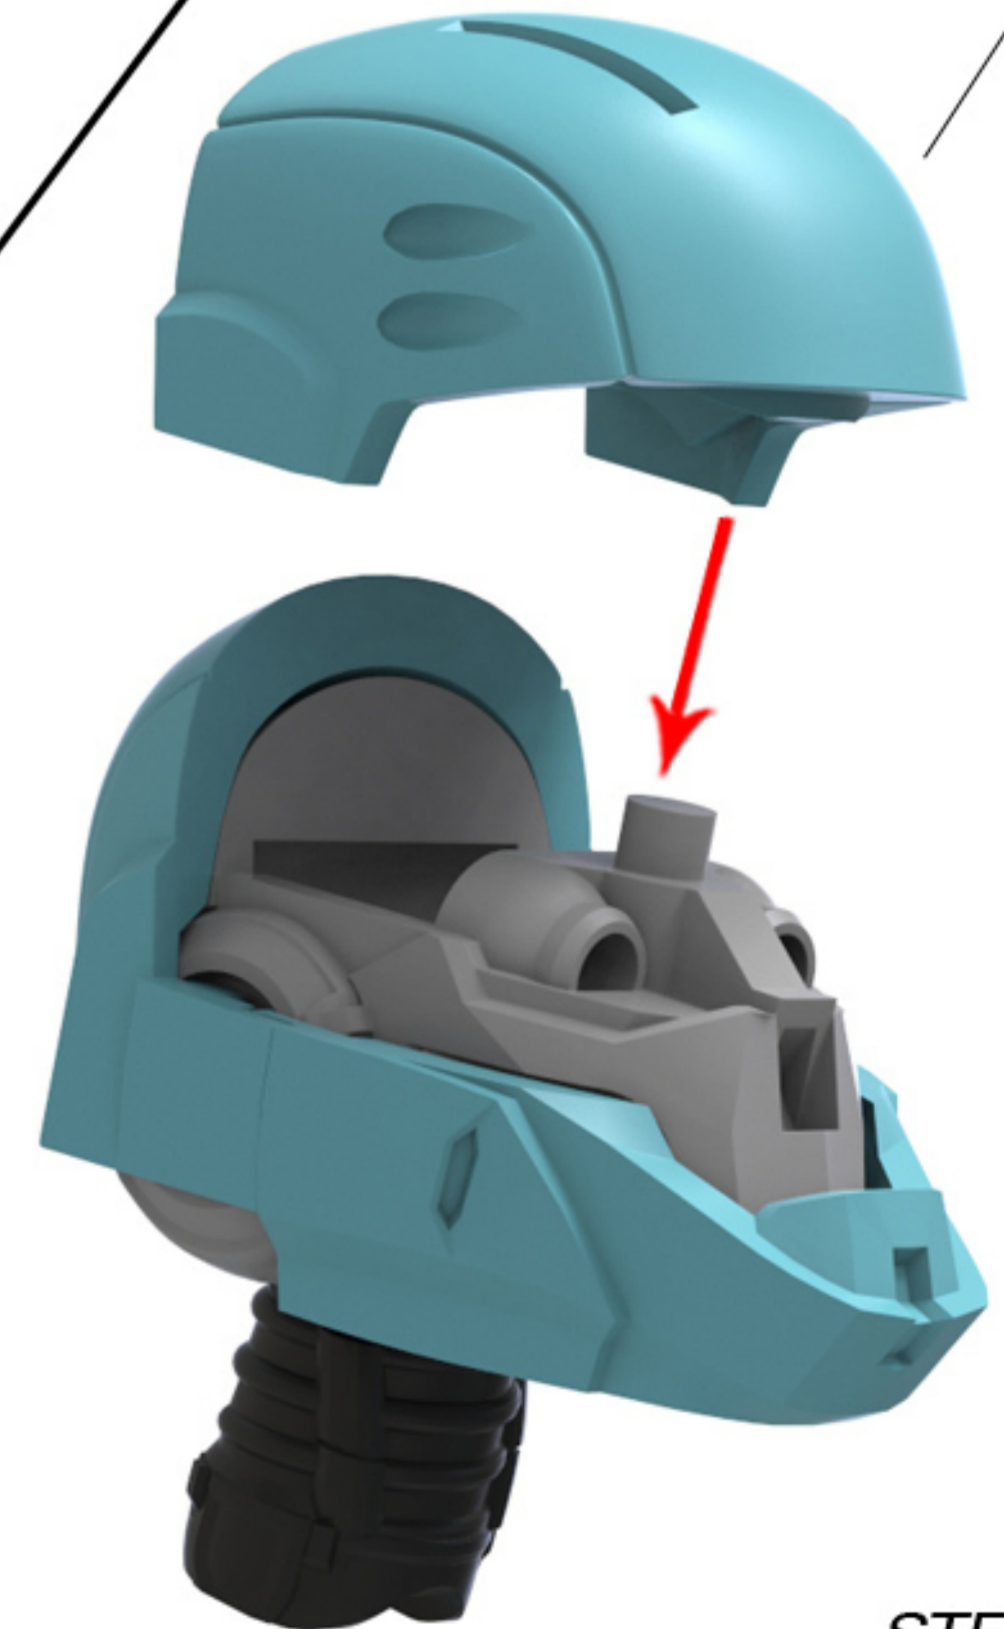

TOY FORGE

ENDO | ADVANCED TACTICAL ARMOUR SET

3D PRINTED ACTION FIGURE ACCESSORY

BUILD INSTRUCTIONS

INDEX

JOINTS	_____	Pg 02
HEAD	_____	Pg 03
LEGS	_____	Pg 04
ARMS	_____	Pg 08
PELVIS	_____	Pg 10
SPINE	_____	Pg 12
TORSO	_____	Pg 14
FINAL ASSEMBLY	_____	Pg 18

JOINT CHECKLIST

LARGE JOINT MALE X 2

ENDO PREPARATION

REMOVE TORSO FRONT MECHA
REMOVE SKULL COVER

HELMET PRINTING CHECKLIST

HELMET TOP

HELMET REAR

HELMET JAW

STEP 02

HELMET TOP

STEP 03

STEP 01

LEG ARMOR CHECKLIST

LEFT THIGH ARMOR

RIGHT THIGH ARMOR

LEFT SHIN ARMOR H (HINGED OBJECT)