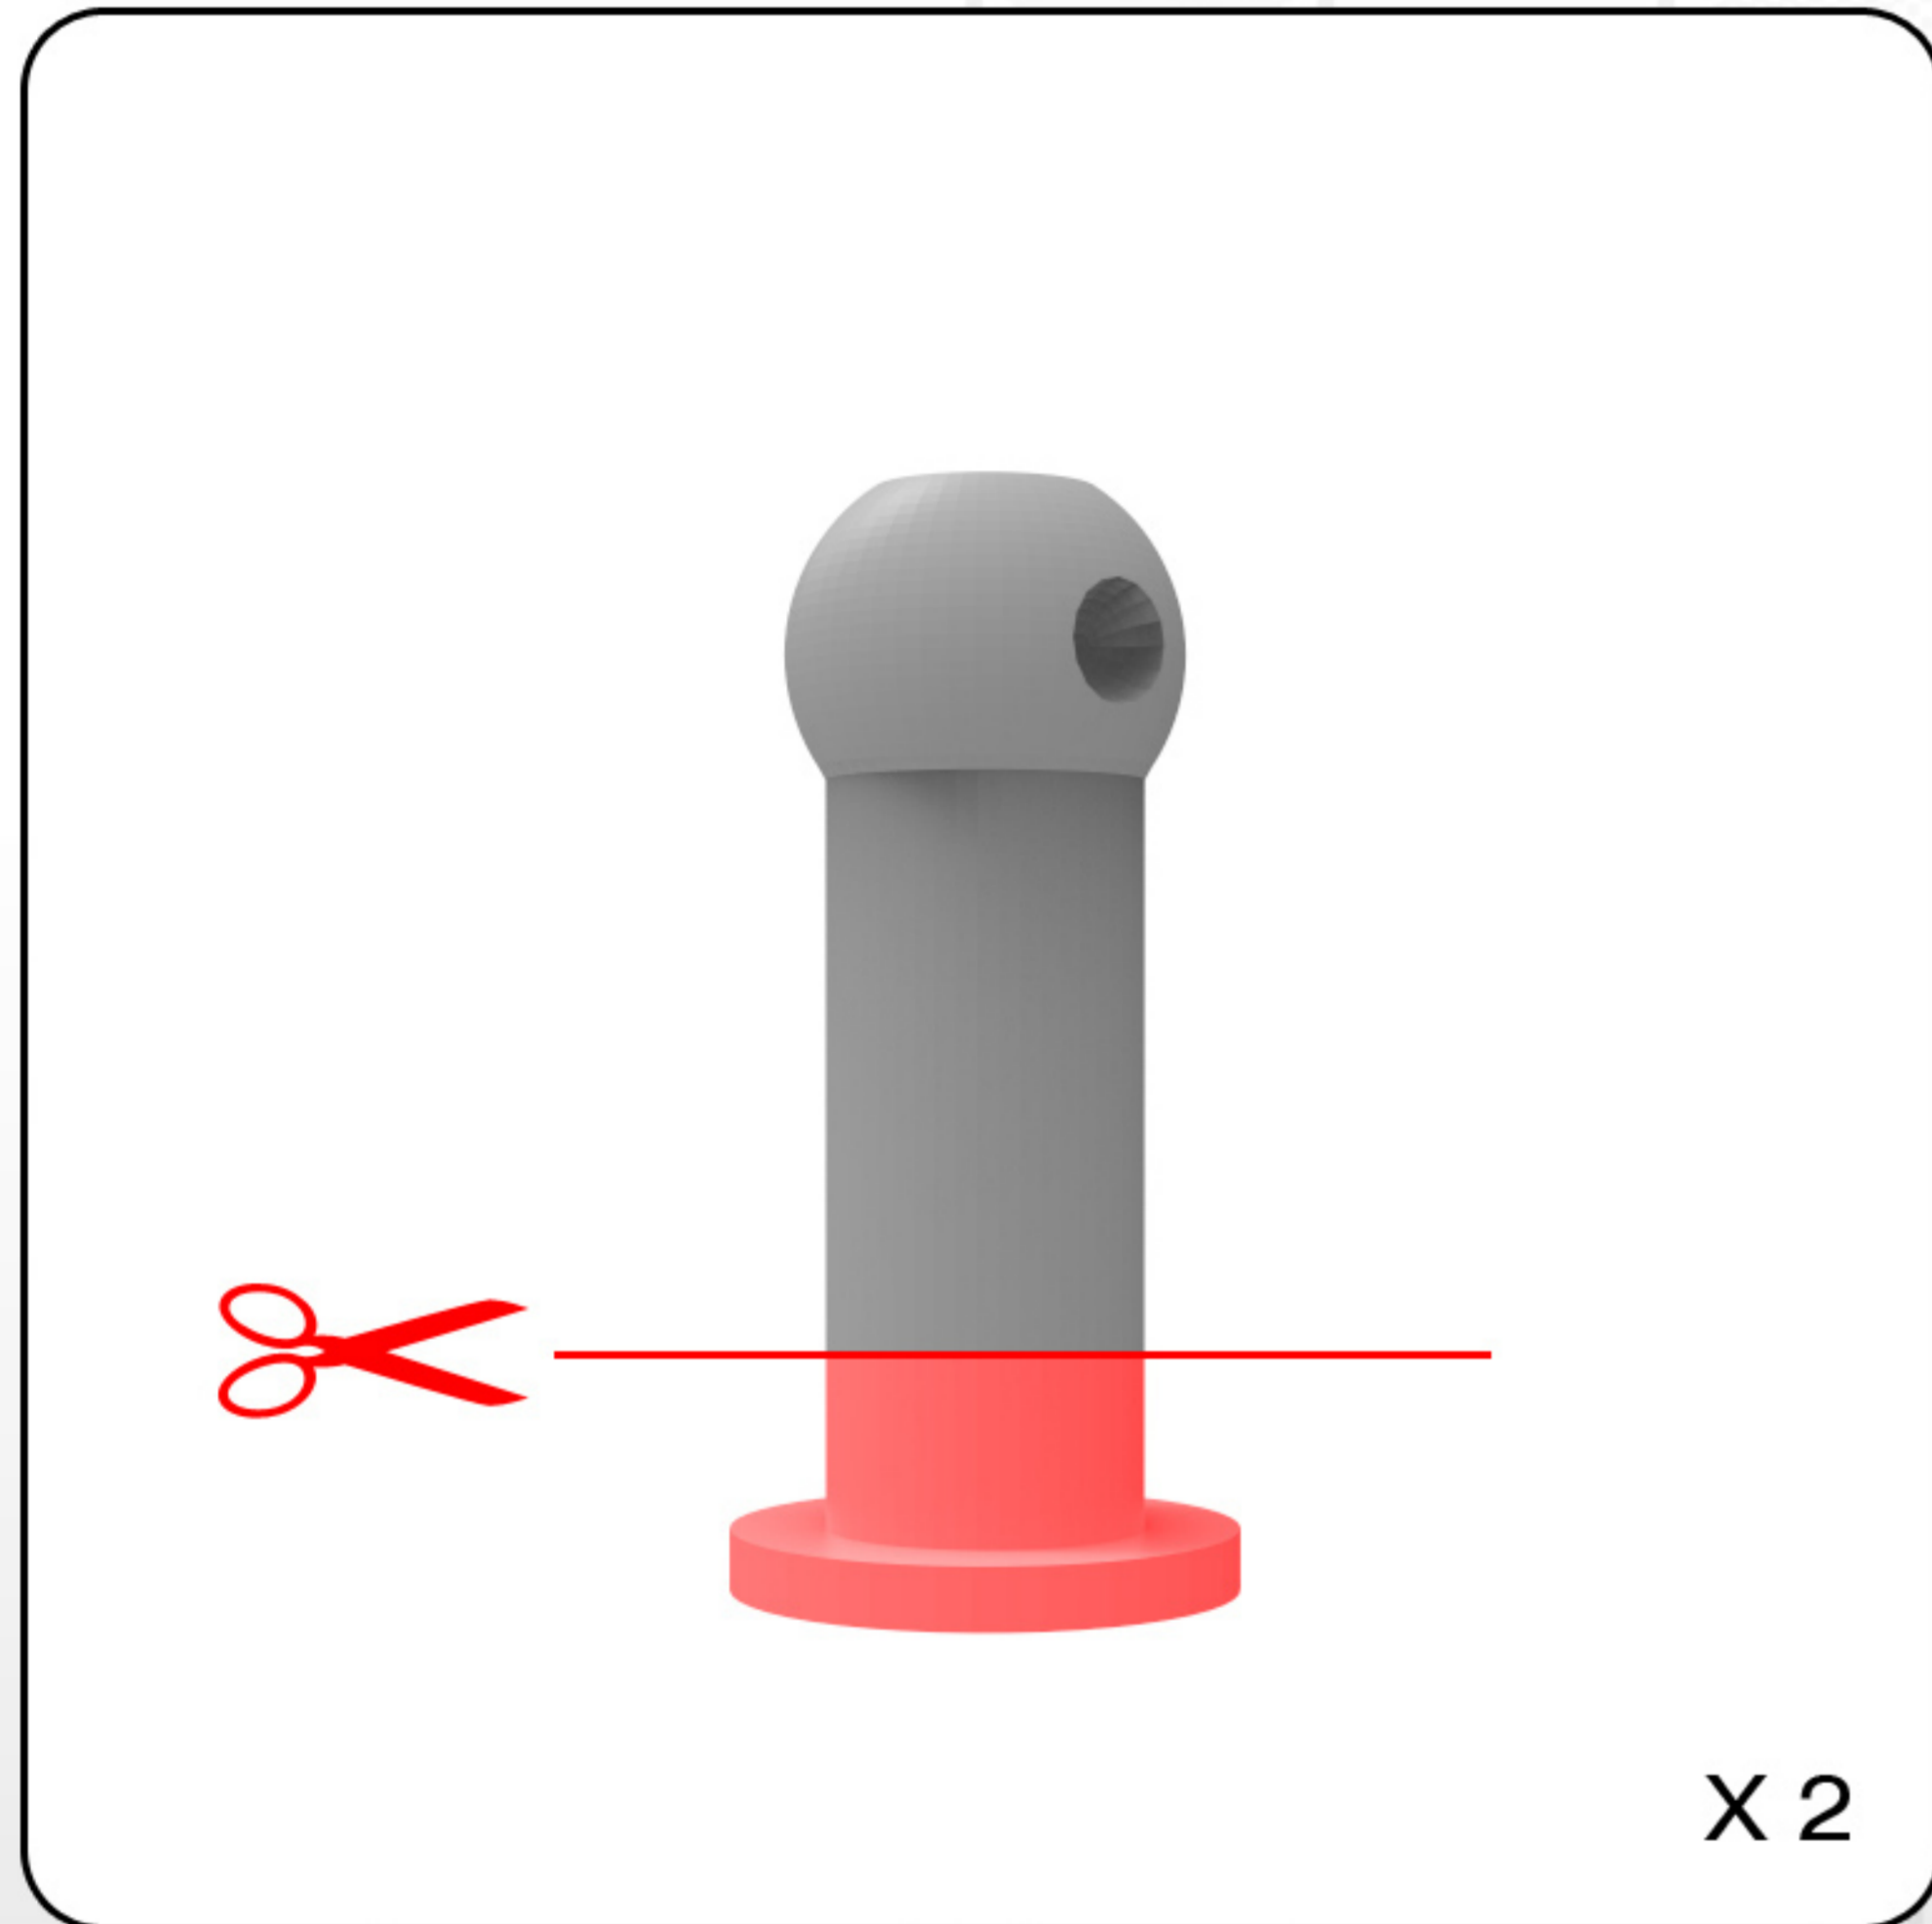

JOINT CHECKLIST

LARGE JOINT MALE X 2