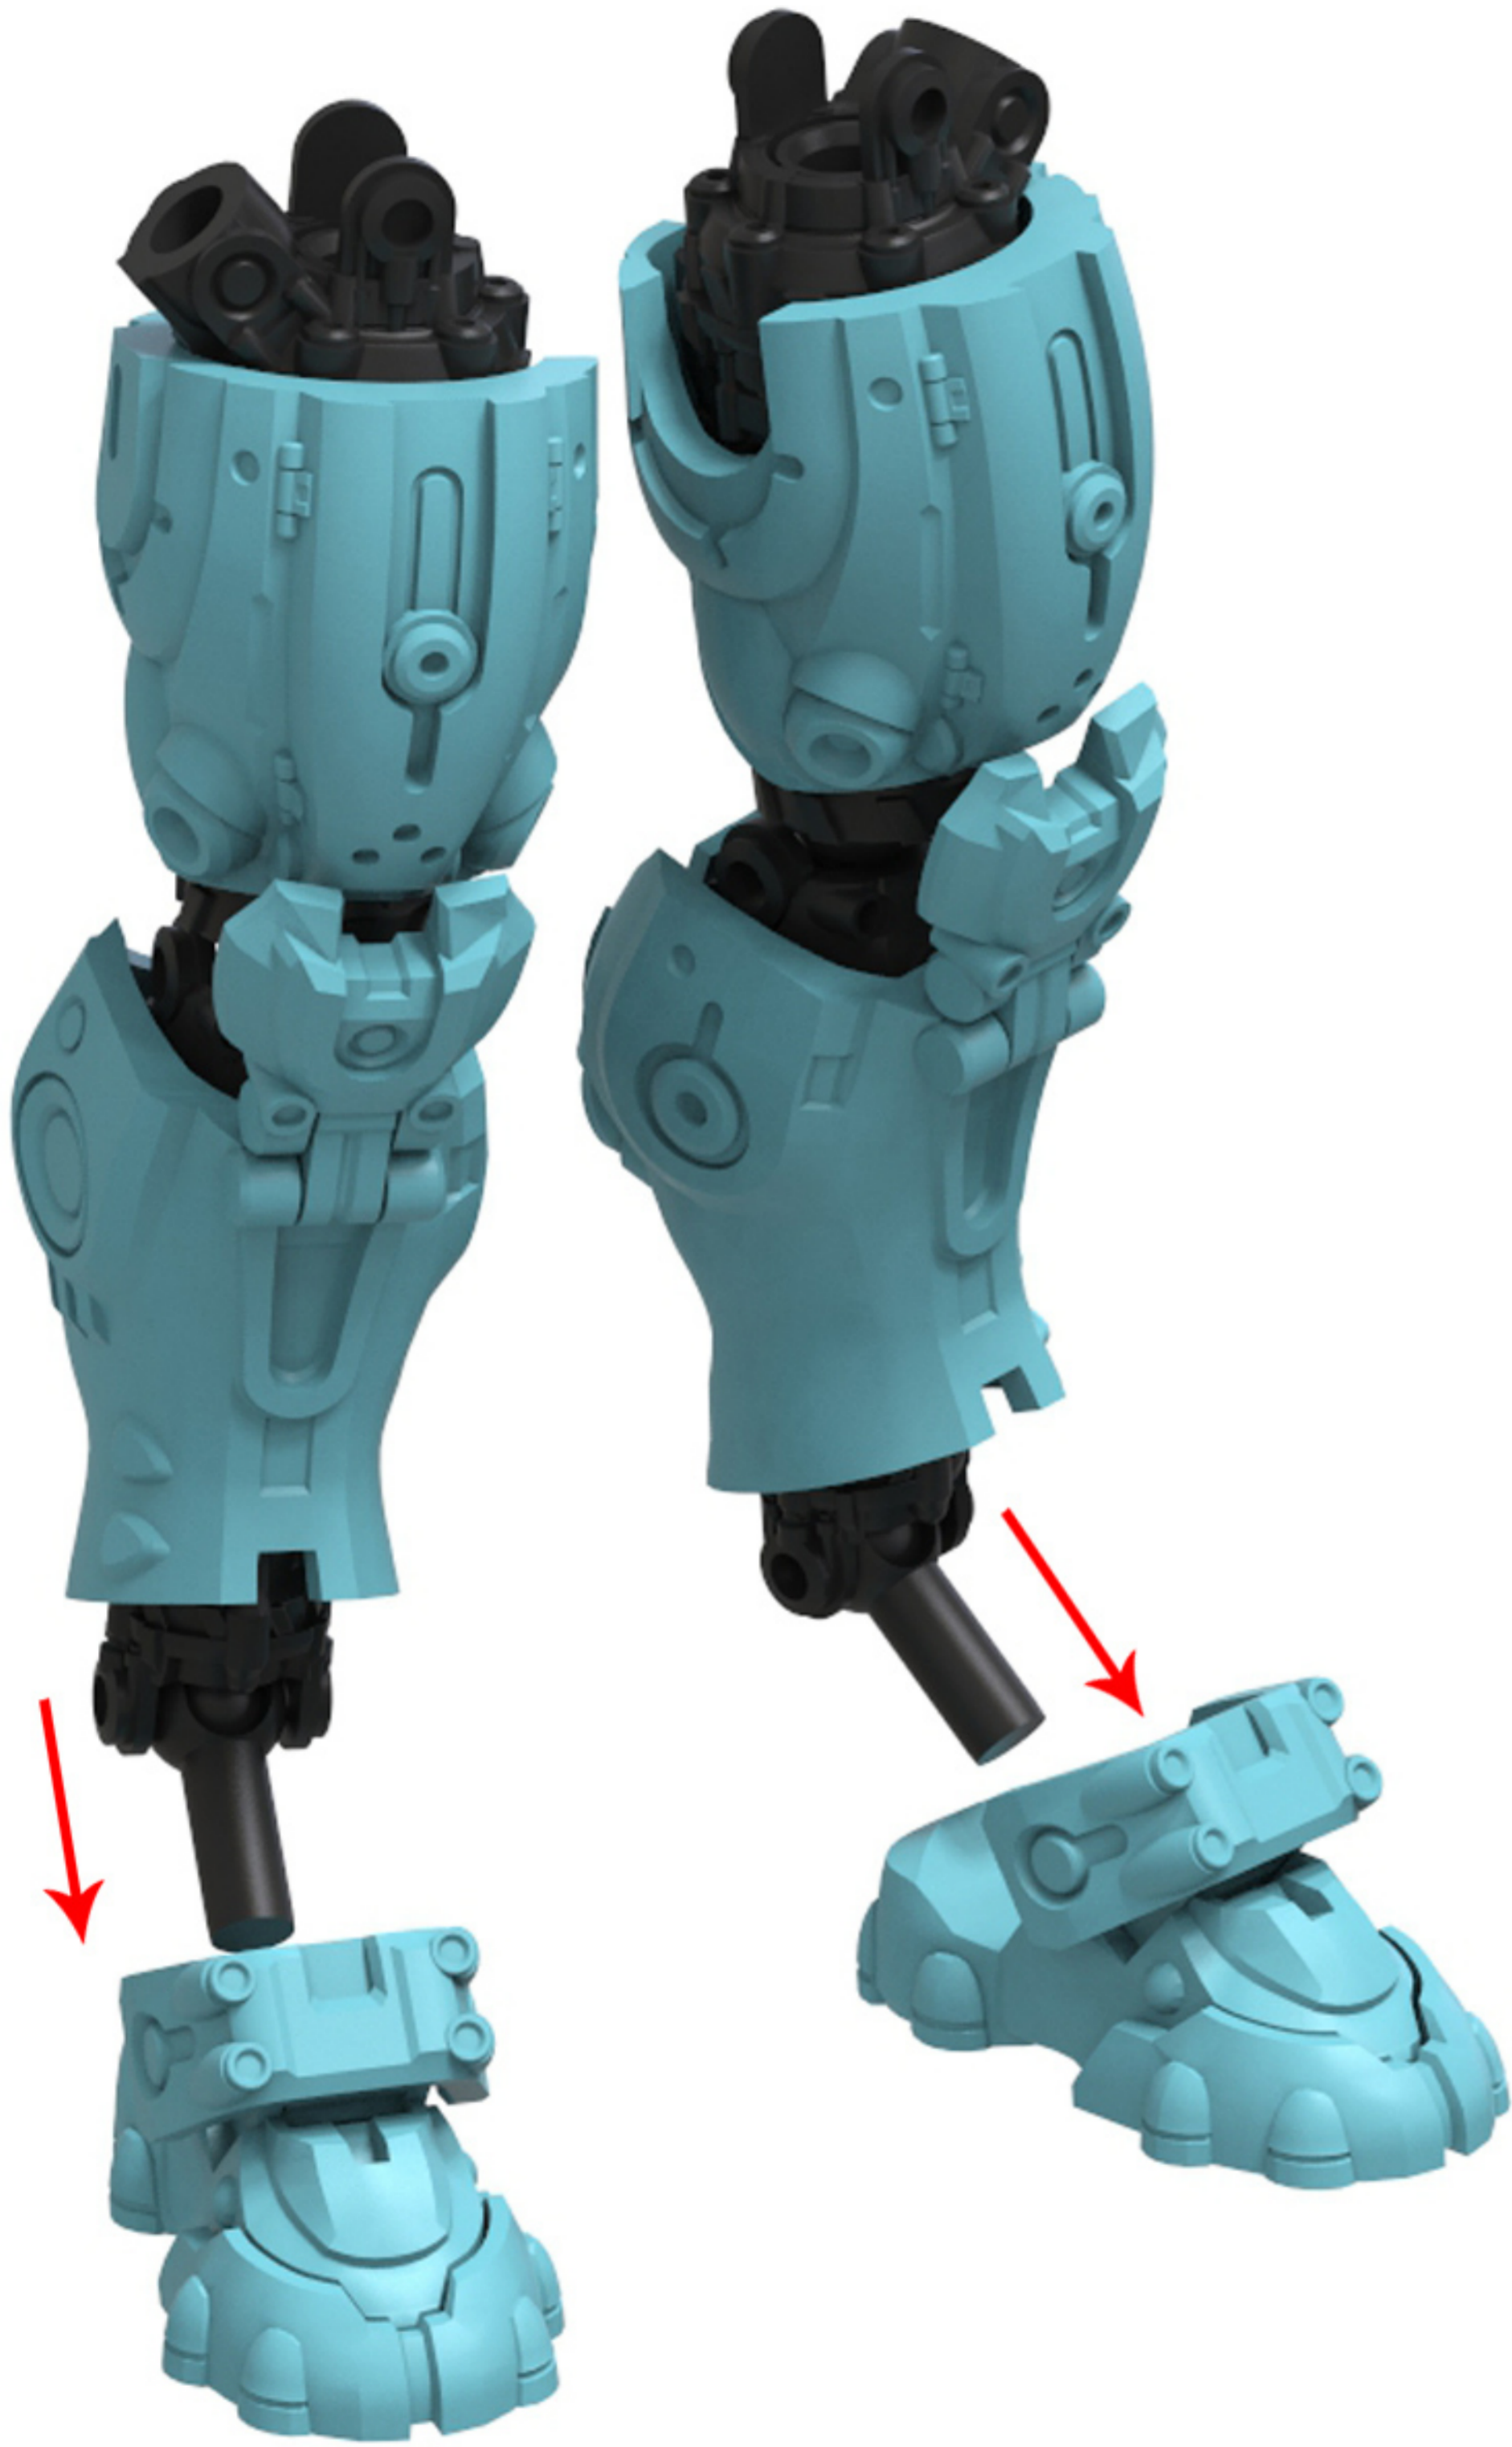

STEP 04

FRONT