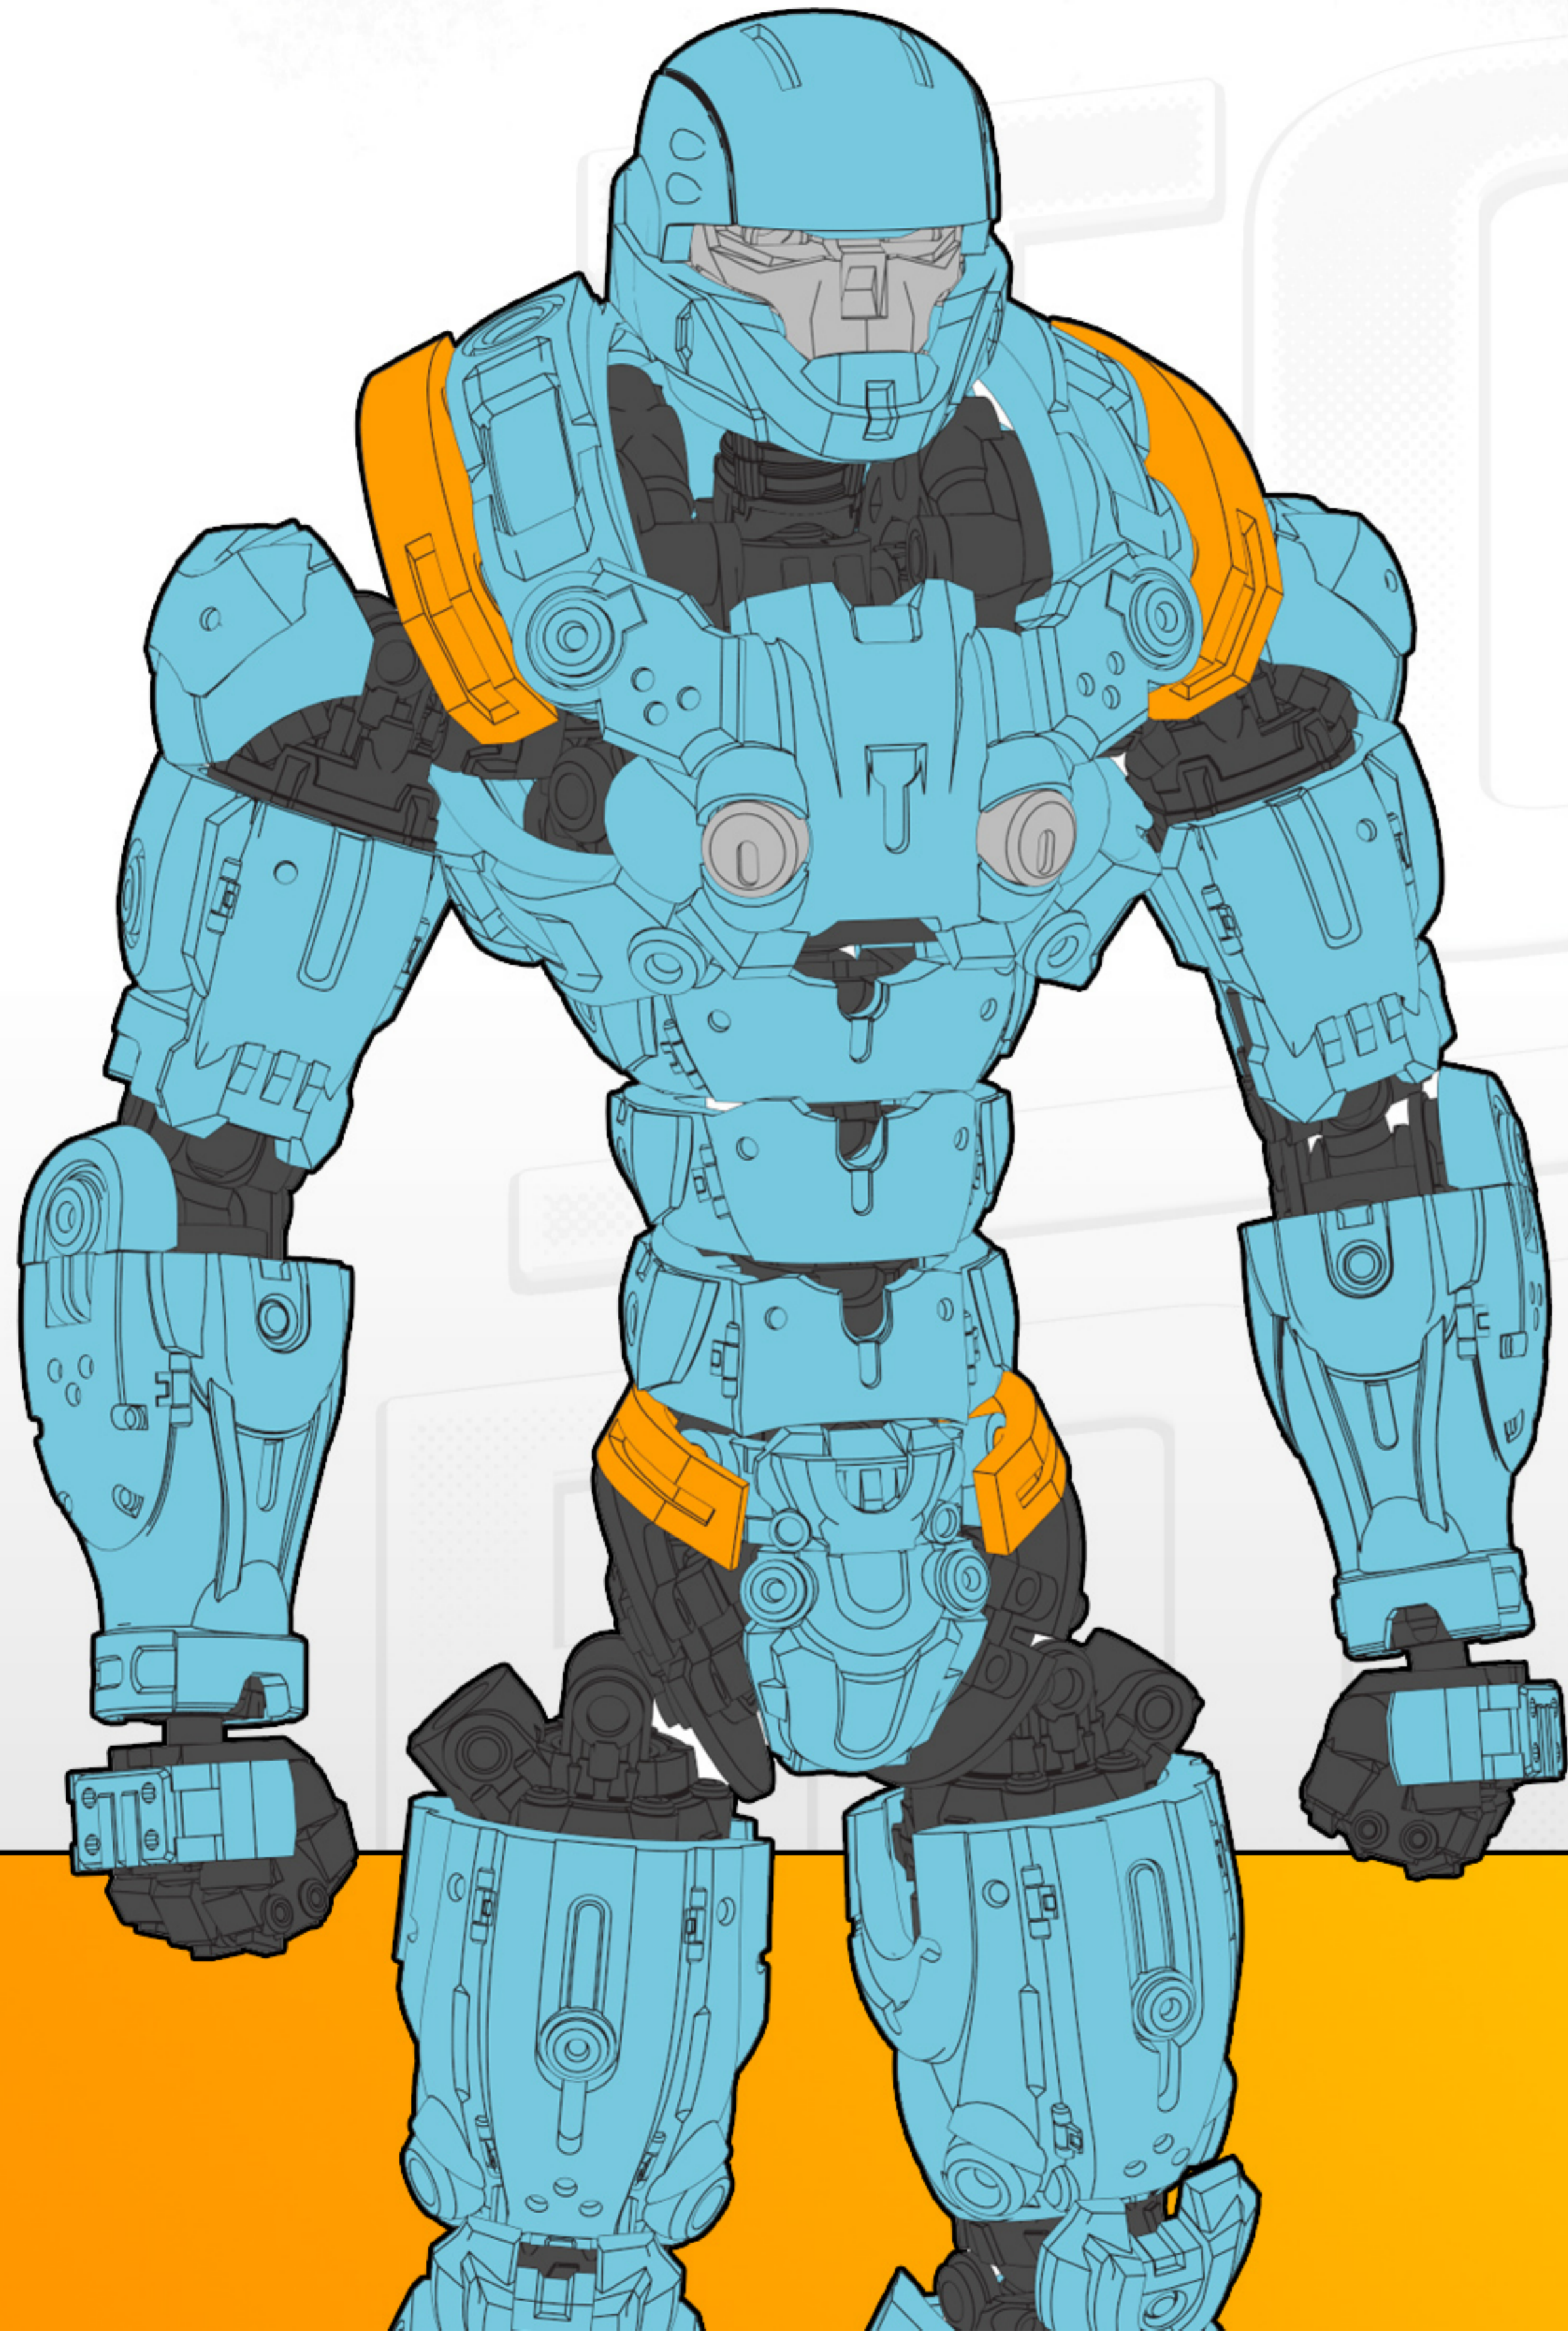

TOY FORGE

ENDO | ADVANCED TACTICAL ARMOUR SET

3D PRINTED ACTION FIGURE ACCESSORY

BUILD INSTRUCTIONS

INDEX

JOINTS	_____	Pg 02
HEAD	_____	Pg 03
LEGS	_____	Pg 04
ARMS	_____	Pg 08
PELVIS	_____	Pg 10
SPINE	_____	Pg 12
TORSO	_____	Pg 14
FINAL ASSEMBLY	_____	Pg 18