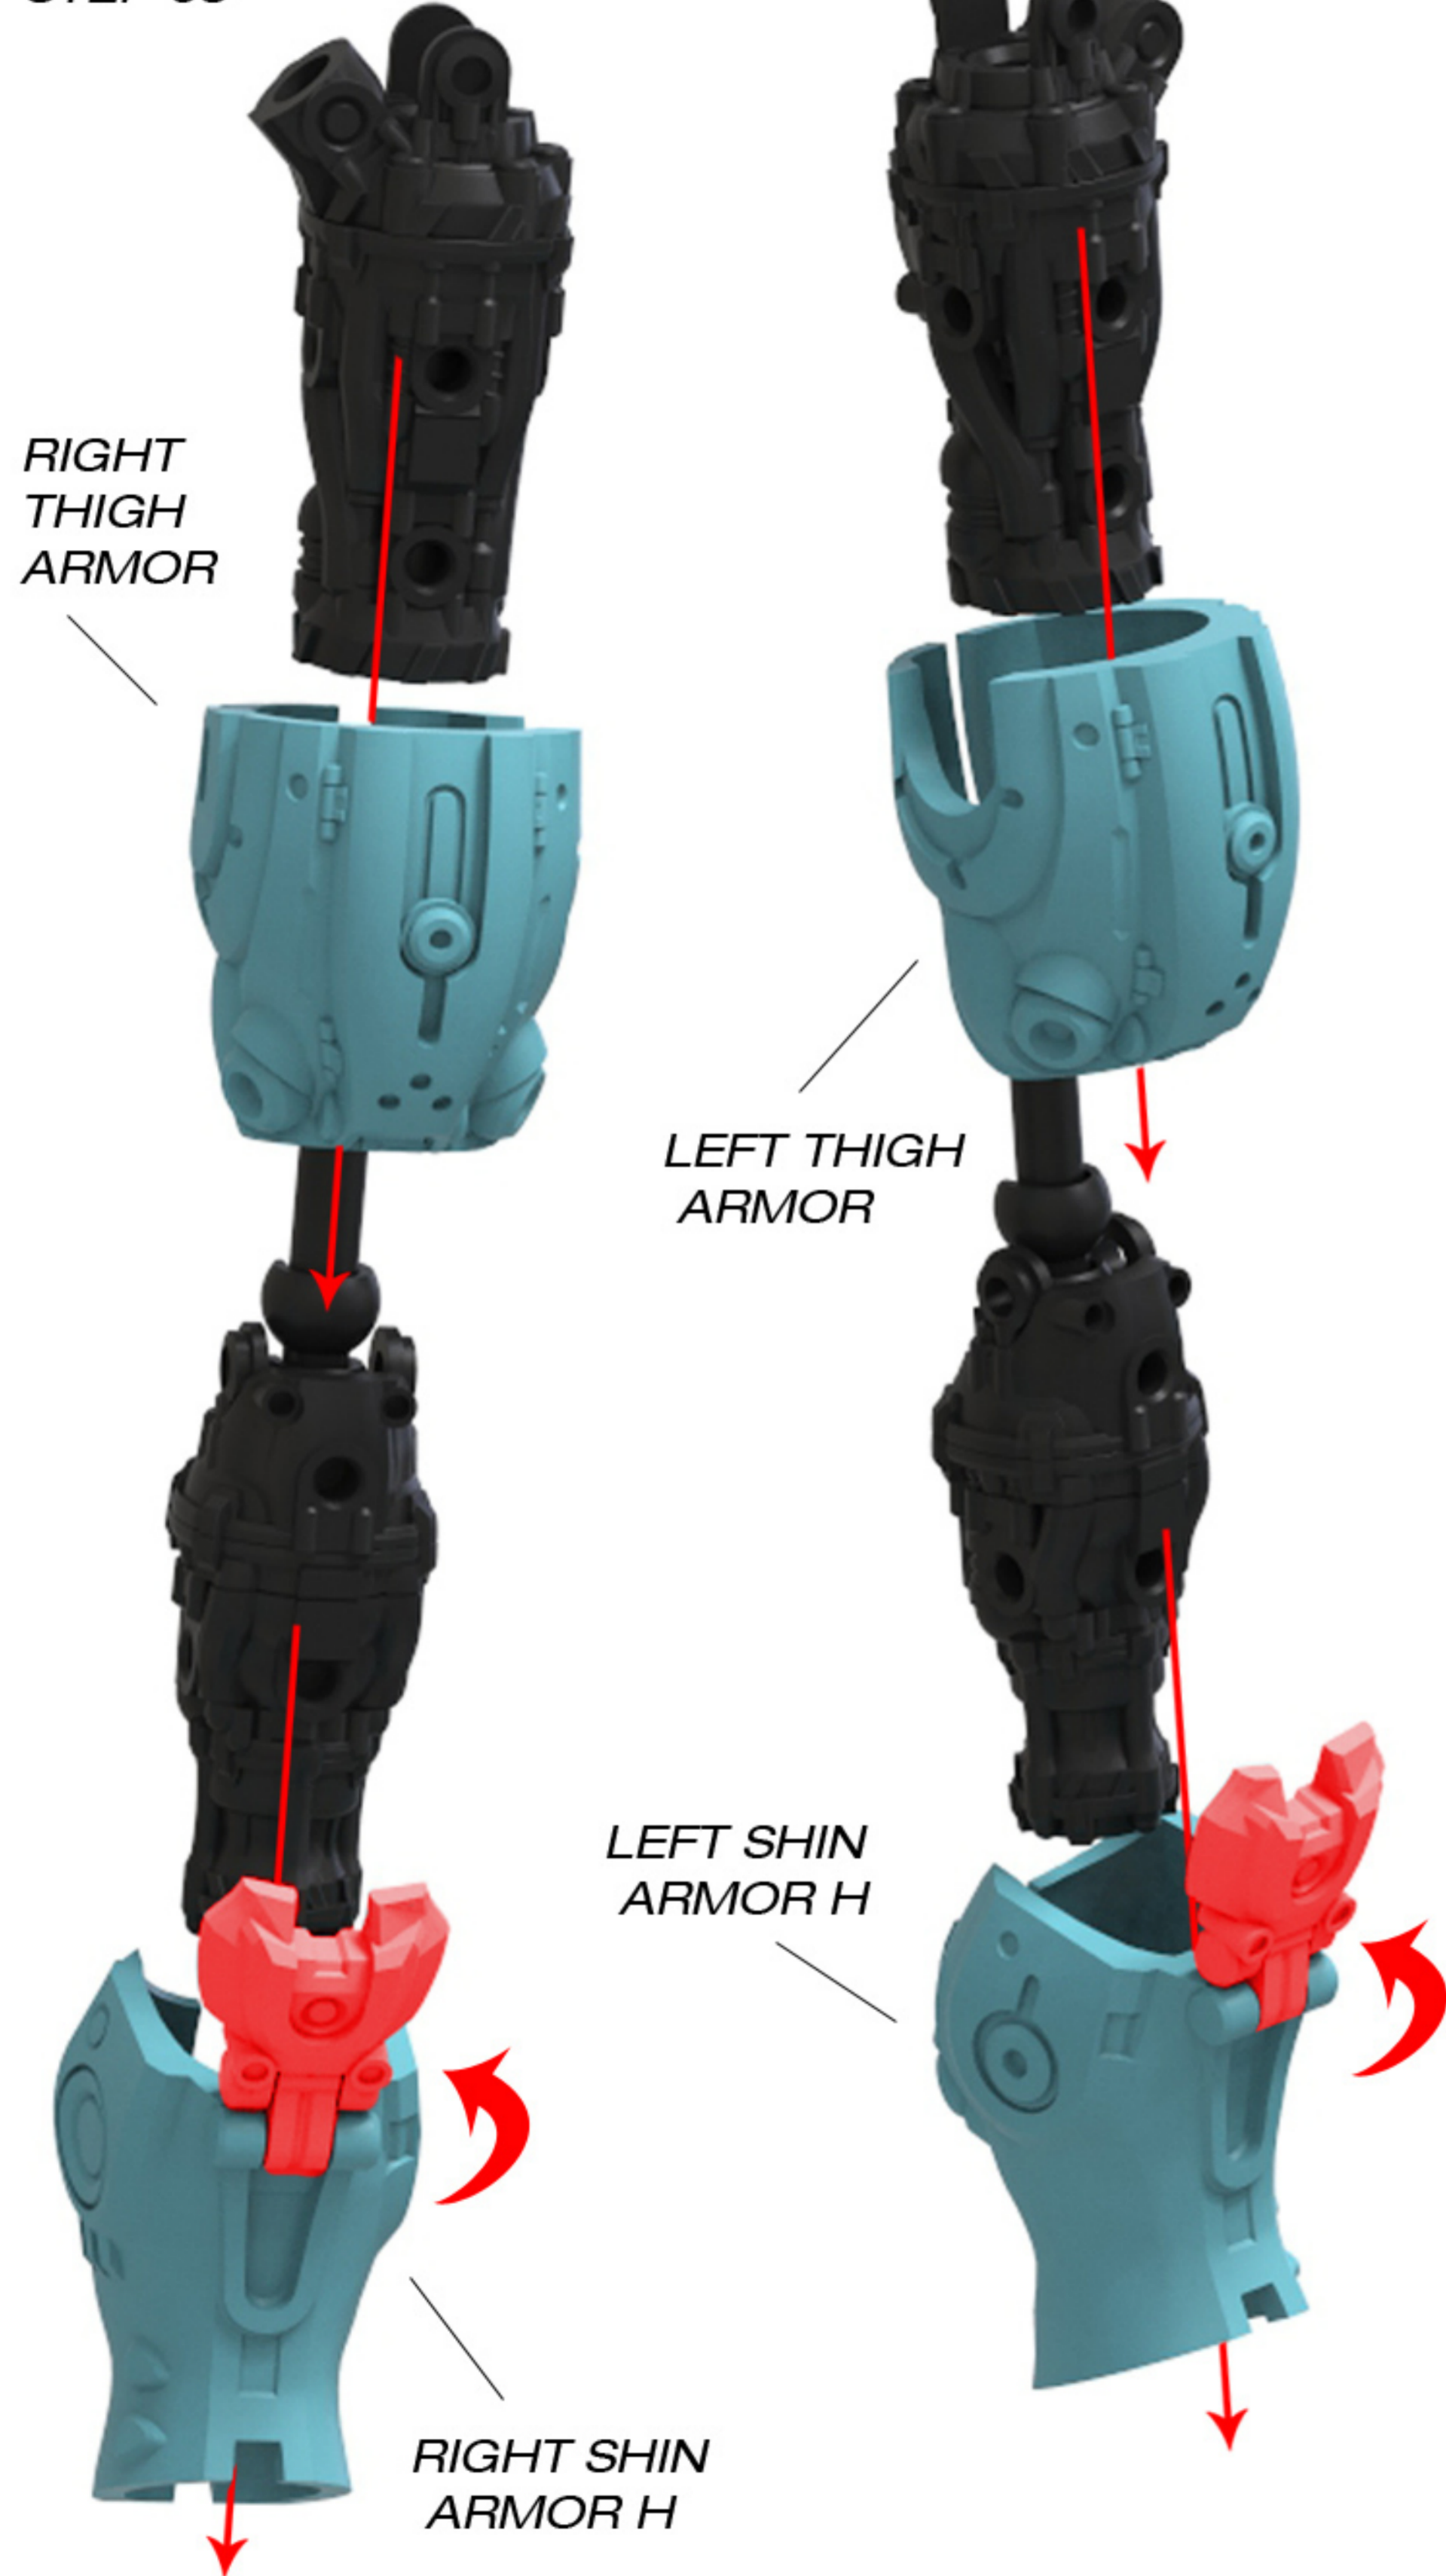

STEP 03

FRONT