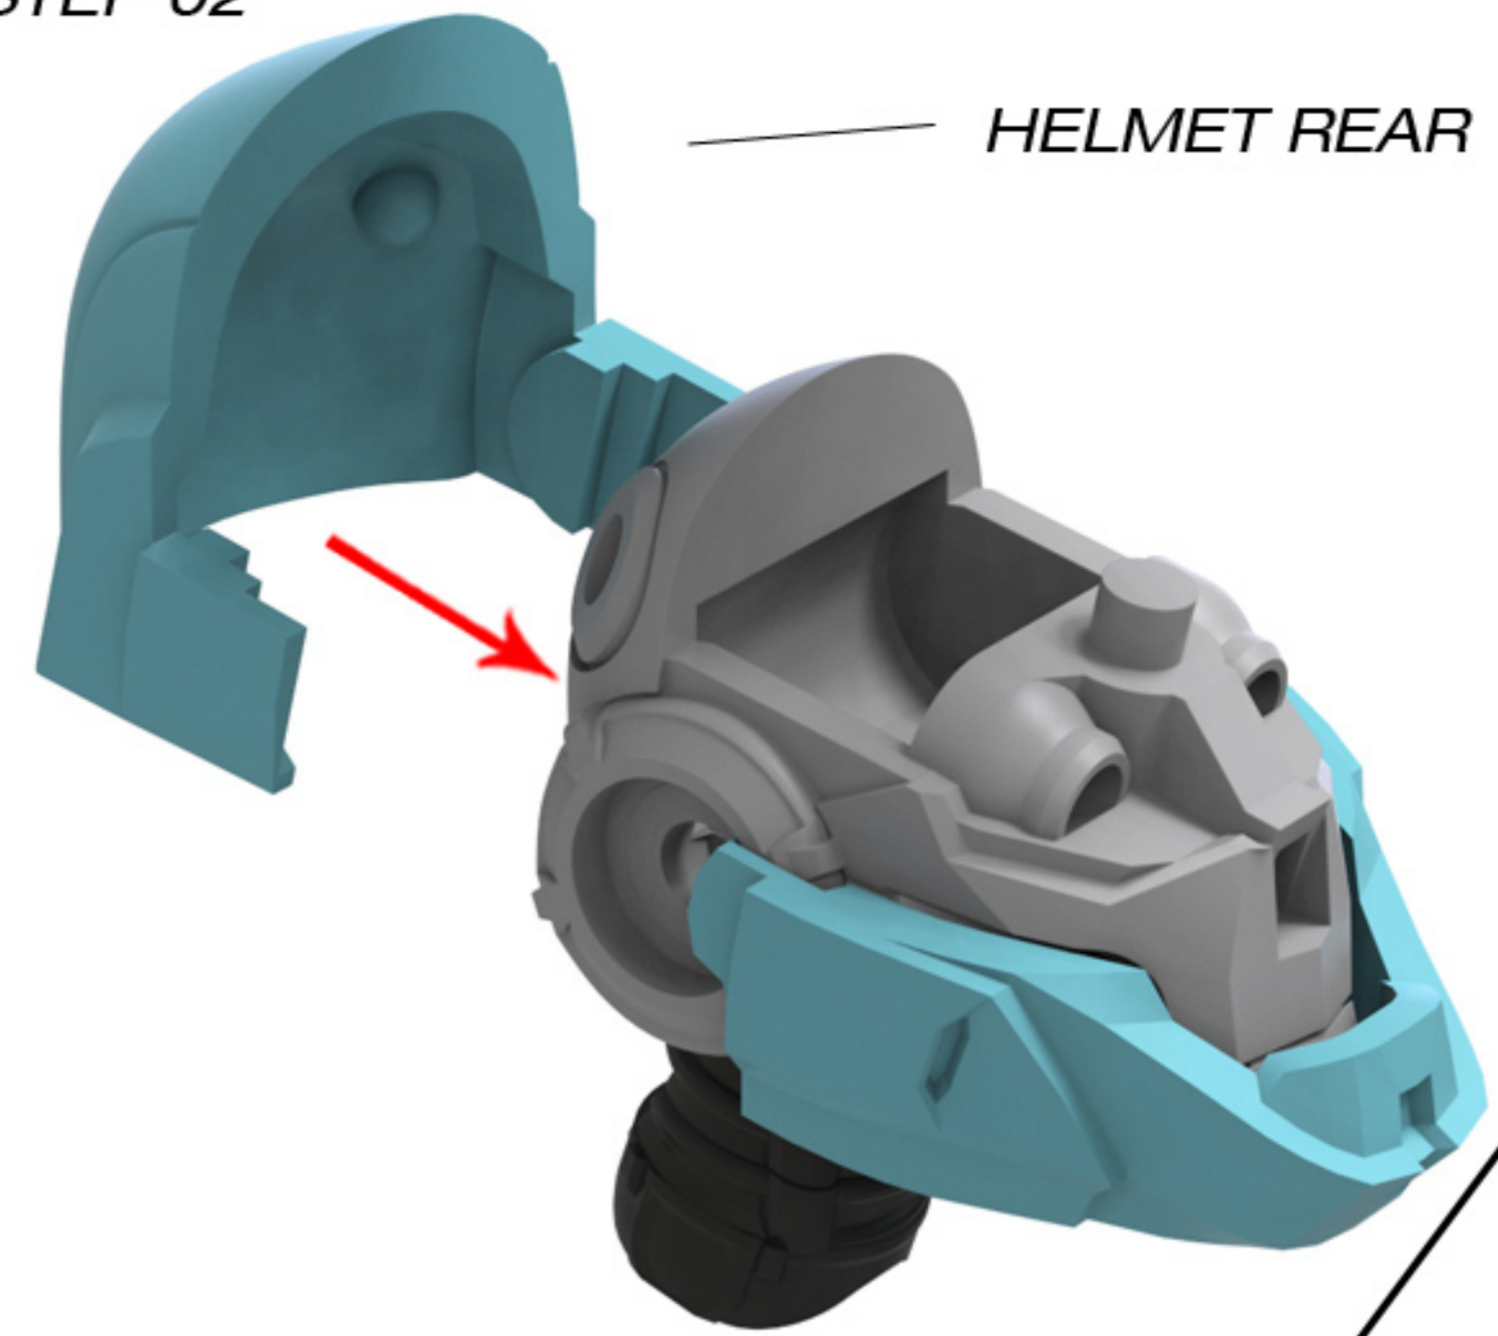

HELMET PRINTING CHECKLIST

HELMET TOP

HELMET REAR

HELMET JAW

STEP 02

HELMET TOP

STEP 03

STEP 01